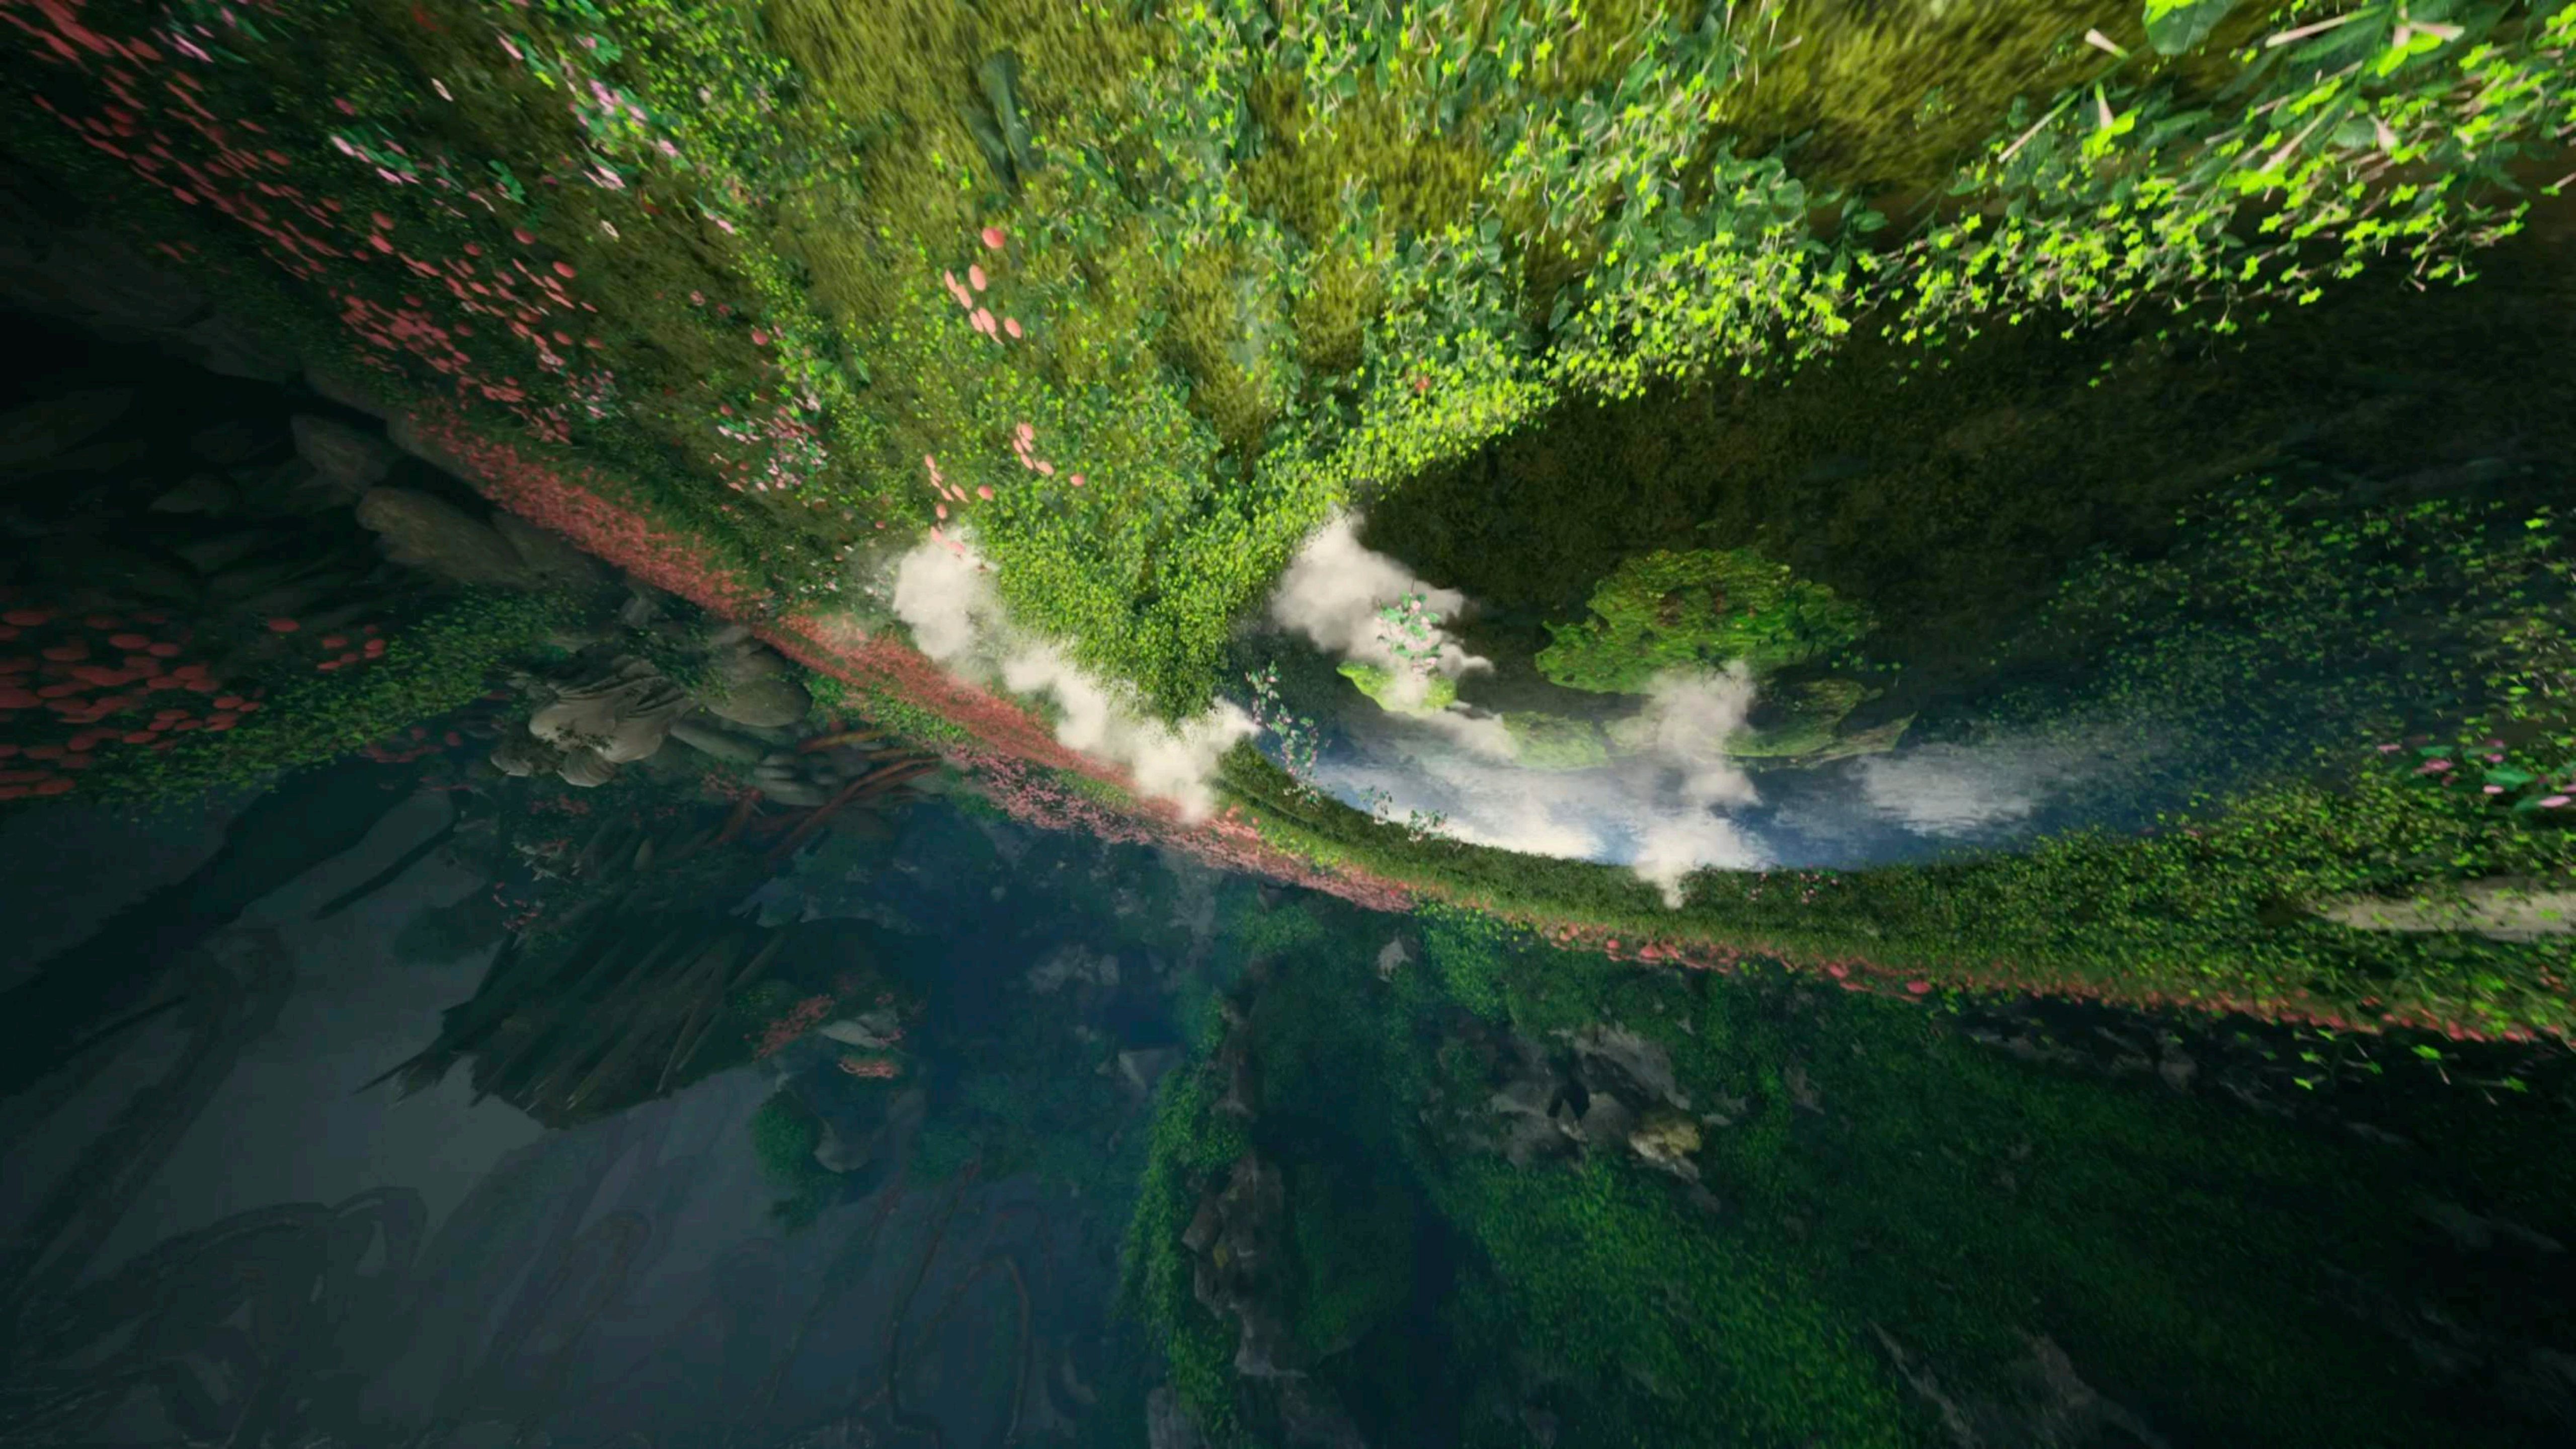

# Infinite Mother

{ Click here to watch on Vimeo }

<https://vimeo.com/867994206>

Set in a hellish dreamscape subverting the archetypal shanshui or Chinese rockery, video game cutscene ‘InfiniteMother\_v1.0’ bridges connections that cannot be lost—such as inherited genetics—with the filial regret of a wounded Daughter, who anthromorphizes herself into an insectoid to be noticed by her emotionally-absent mother.

**I thought it held my mother's birthwater**

**one she learned from her  
childhood in 廈門**

pearlyn\_lii